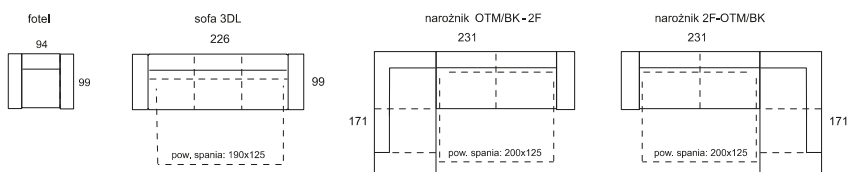

narożnik 2F-OTM/BK → 231 ↑ 81(96) ↗ 171
pow. spania / sleep. surface: 200 × 125
corner set

sofa 3F → 226 ↑ 81(96) ↘ 99
pow. spania / sleep. surface: 190x125
seater

SPRAWDŹ WYMIARY