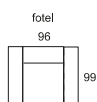

hocker → 125 ↑ 42 ↘ 72
footstool

narożnik 2DL-REC/BK → 275 ↑ 80 ↘ 168
pow. spania / sleep. surface: 237 × 124
corner set

SPRAWDŹ WYMIARY