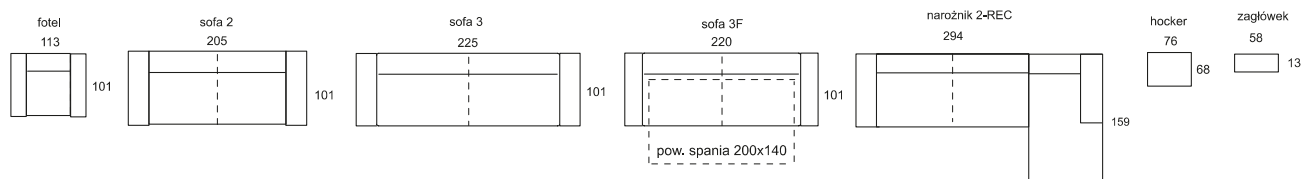

SPRAWDŹ WYMIARY