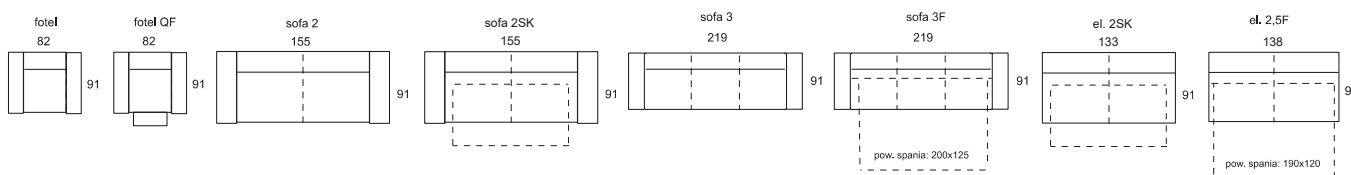

SPRAWDŹ WYMIARY