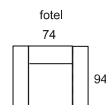

FIORD

skóra / leather
EV 06 / Evolution

Zgrabne podłokietniki dają stabilne podparcie, układ poduszek przypomina fale. Złagodzony kąt nachylenia oparcia i spadzisty podnóżek, pozwalają na błogi odpoczynek. I to mimo kompaktowej formy. Kto by pomyślał, że taki komfort zmieści się na 74 centymetrach!

Neat armrests offer firm support, while the arrangement of the cushions resembles waves. A softened backrest incline and a sloping footrest encourage a blissful rest. Who would have thought that mere 74 cm can accommodate such comfort!

46

ETAP SOFA

SPRAWDŹ WYMIARY

38