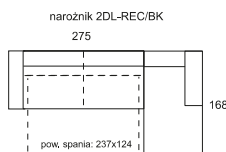

hocker → 125 ↑ 42 ↘ 72
footstool

narożnik 2DL-REC/BK → 275 ↑ 80 ↘ 168
pow. spania / sleep. surface: 237 × 124
corner set

SPRAWDŹ WYMIARY