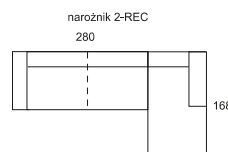

hocker → 125 ↑ 42 ↘ 72
footstool

narożnik 2DL-REC/BK → 275 ↑ 80 ↘ 168
pow. spania / sleep. surface: 237 × 124
corner set

SPRAWDŹ WYMIARY