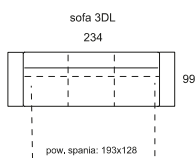

hocker → 125 ↑ 42 ↘ 72
footstool

narożnik 2DL-REC/BK → 275 ↑ 80 ↘ 168
pow. spania / sleep. surface: 237 × 124
corner set

SPRAWDŹ WYMIARY