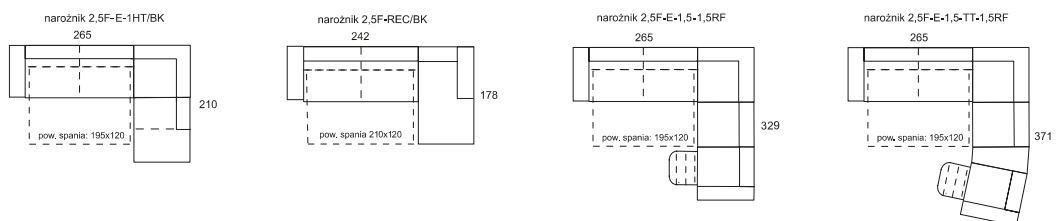

PRZYKŁADOWE KONFIGURACJE