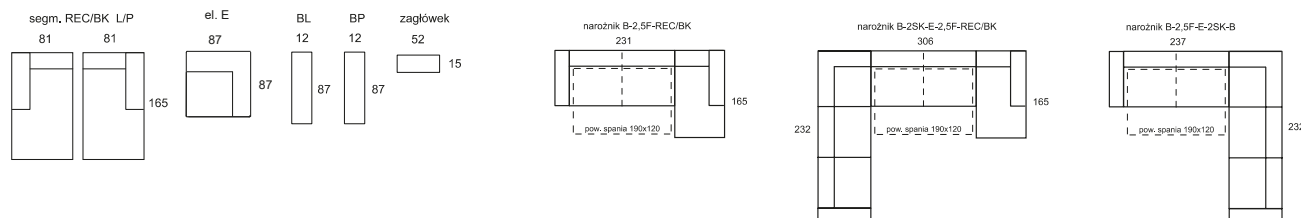

PRZYKŁADOWE KONFIGURACJE

*Zagłówek dostępny jako opcja dodatkowa. / Headrests available as an option.