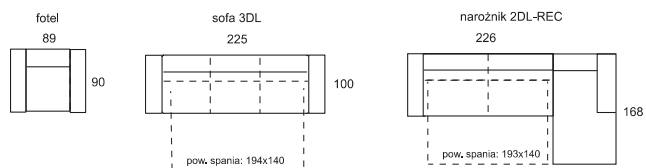

fotel → 89 ↑ 91 ↘ 90
armchair

46

sofa 3DL → 225 ↑ 97 ↘ 100
pow. spania / sleep. surface: 193x140
seater

SPRAWDŹ WYMIARY